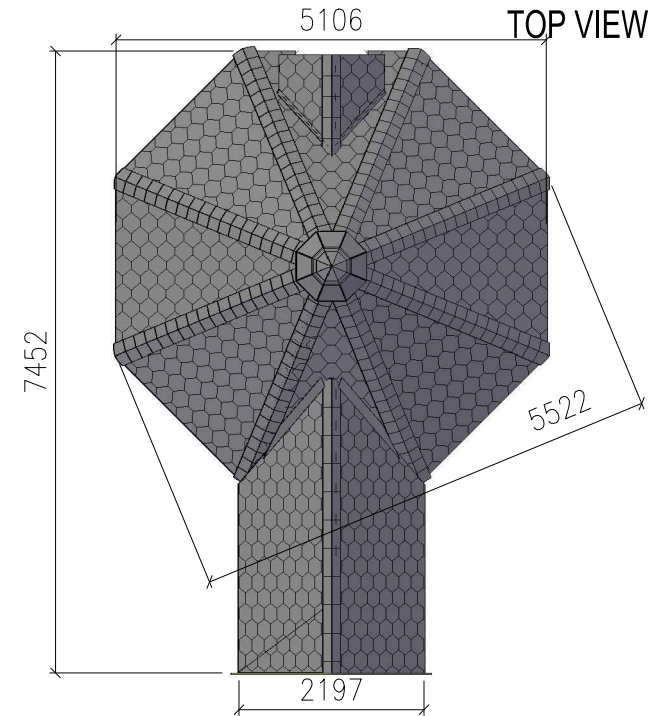

FRONT VIEW

Grill cabin 16.5 with sauna extension

TOP VIEW

SIDE VIEW

CUT VIEW