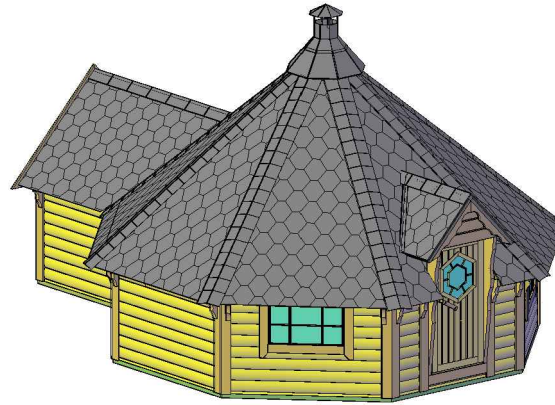

FRONT VIEW

Grill cabin 16.5 with sauna extension

TOP VIEW

SIDE VIEW

CUT VIEW