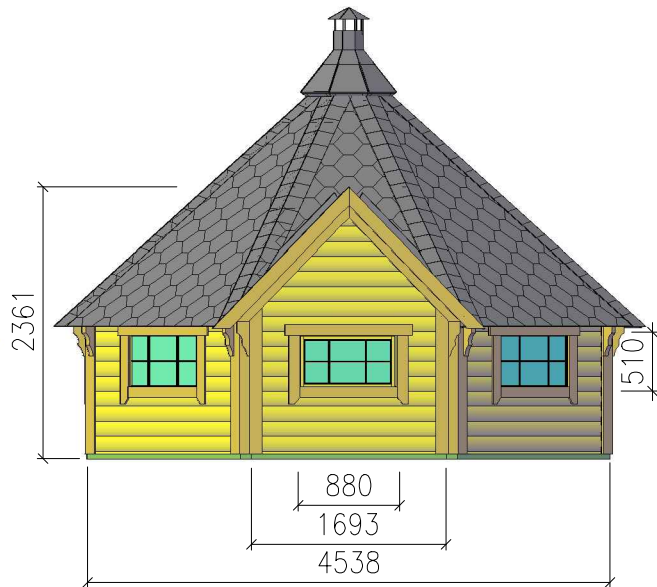

FRONT VIEW

Grill cabin 16.5 with sauna extension

TOP VIEW

SIDE VIEW

CUT VIEW